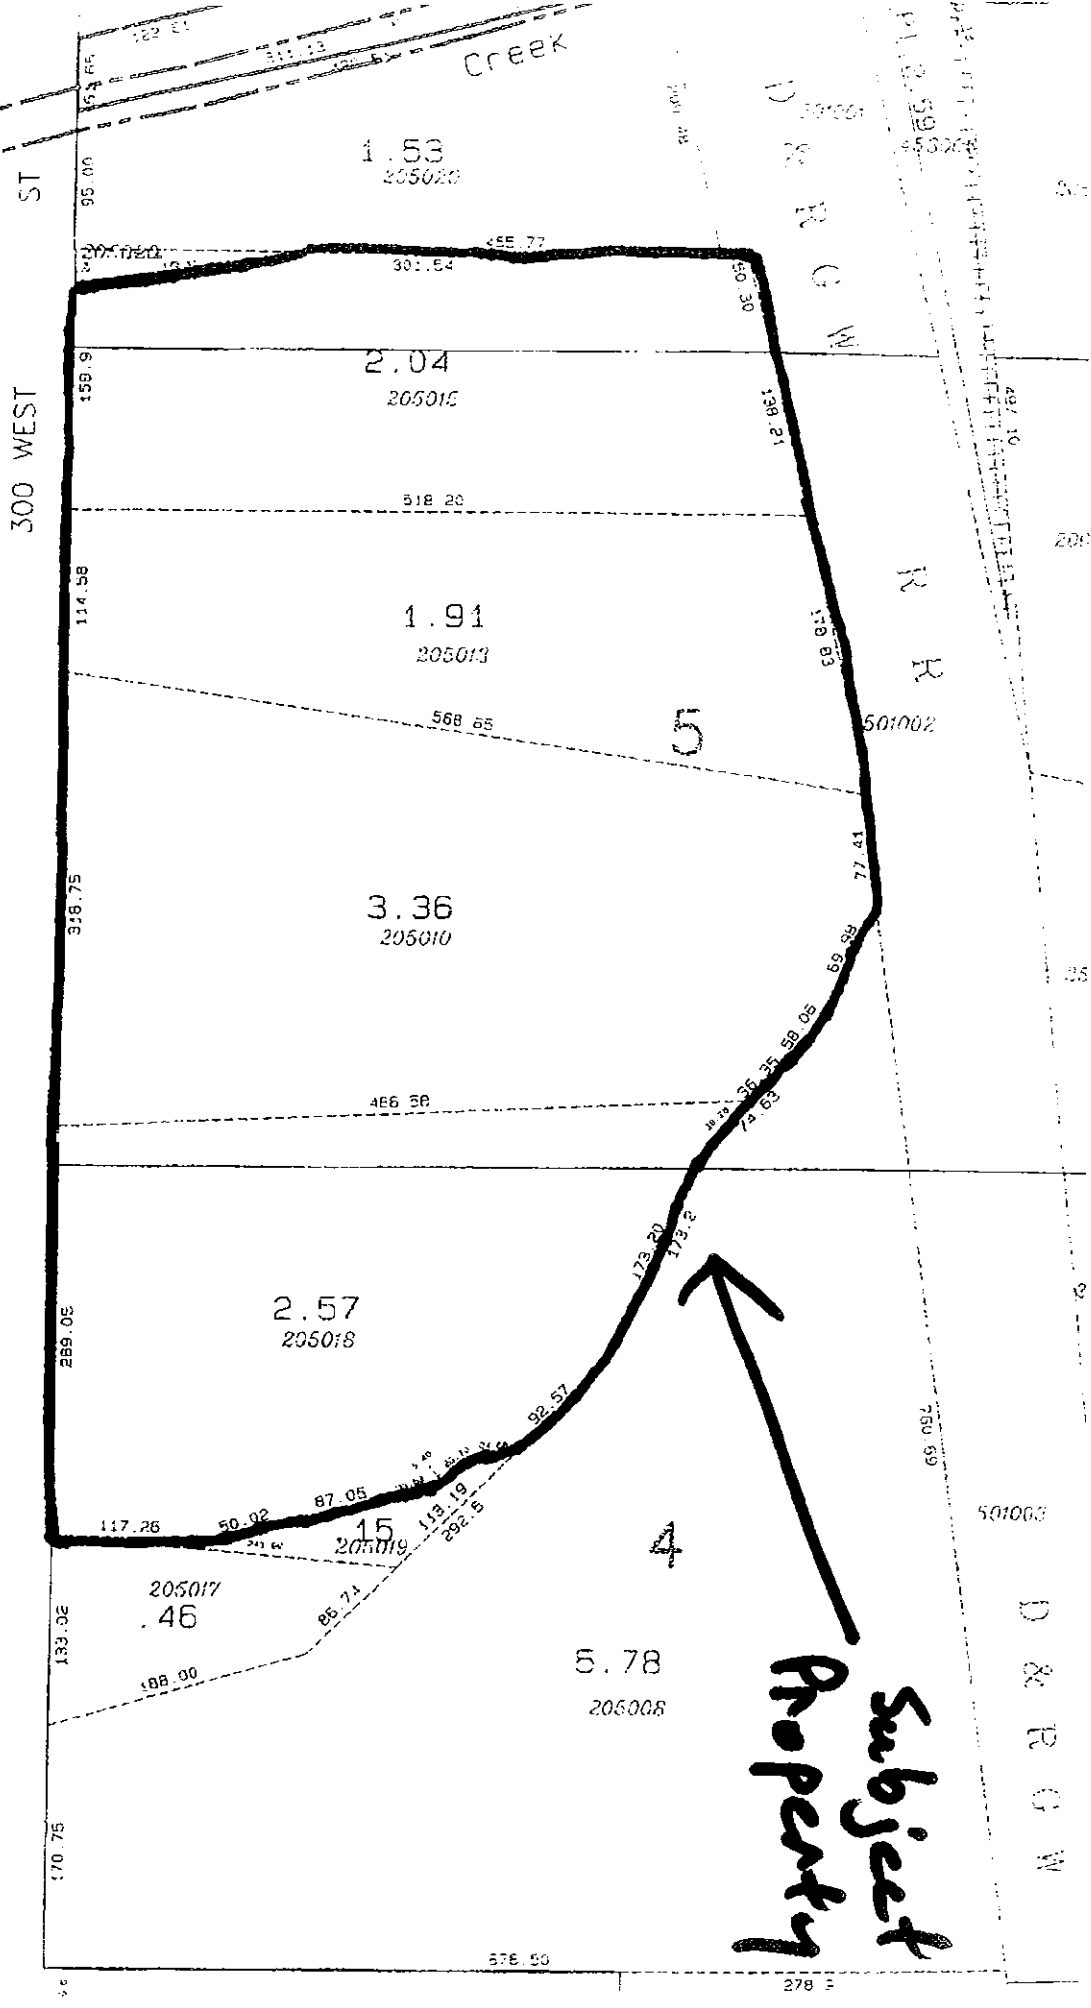

Subject Property