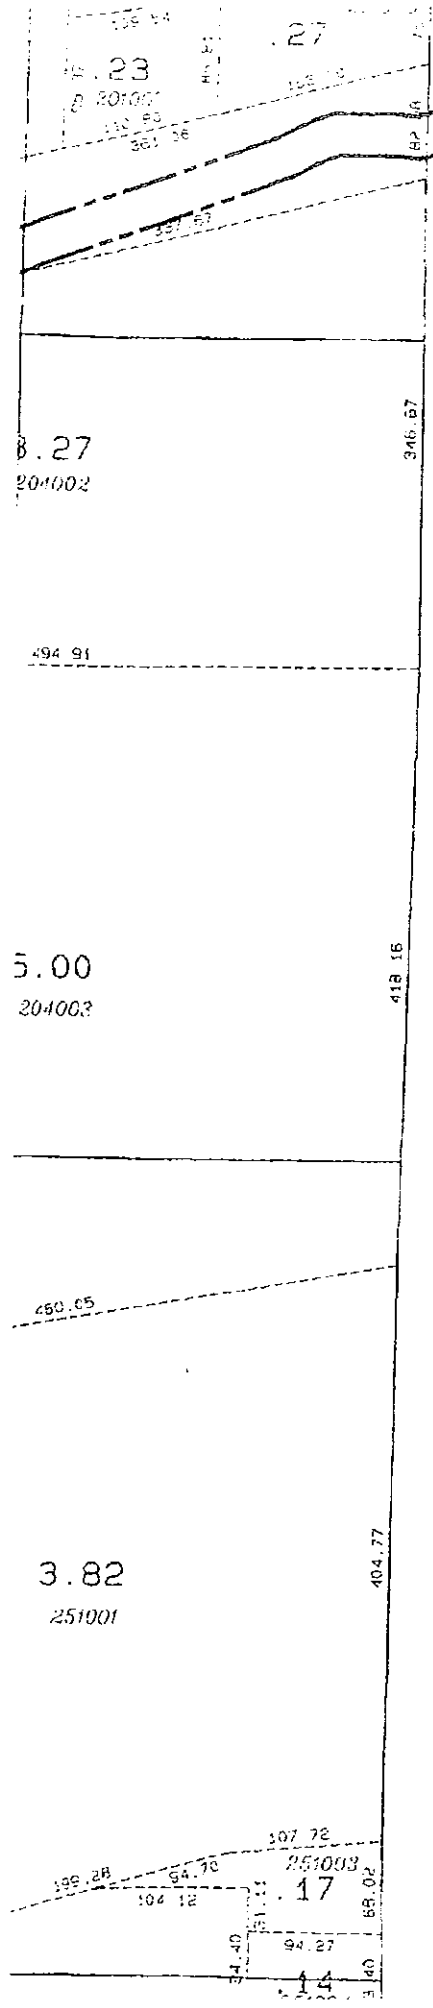

Subject Property